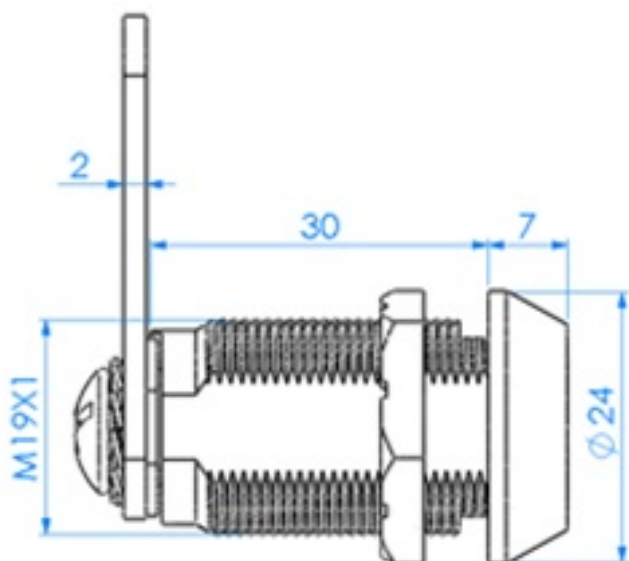

PRODUCT SHEET

Description:

Cam Lock 1930S, 90DG, CPL, Snake CK SISO, No Cam, 3xSnake Keys

Item number:

14.04.508-0

| Units | Box | Carton | HS Code | Barcode |
|-------|-----|--------|------------|---|
| Pcs. | 30 | 300 | 8301300000 |  5704866458467 |